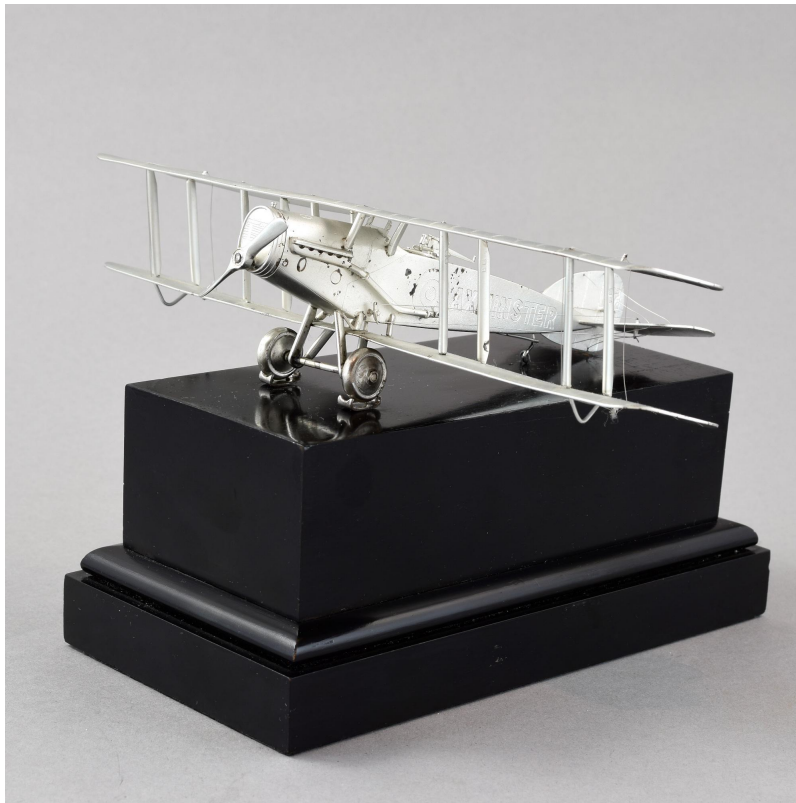

PASH ANTIQUES

A. PASH & SONS OF MAYFAIR

A Silver model of a WWI Bristol F.2B fighter plane

REF: 10802

Width: 25 cm (9.8") Weight: 0.295 kg

£4,800

by Goldsmiths & Silversmiths Co, London 1926

An approximately 1/47th scale model of a Bristol F.2B fighter, on a wood plinth, commissioned by Lieutenant Frederic Falkenburg Wessel who had flown many aircraft, including Bristols, in WWI, & who was wounded in France & later seriously injured in a crash in the UK.

length from wing tip to wing tip 25cm, weight 9.5oz.